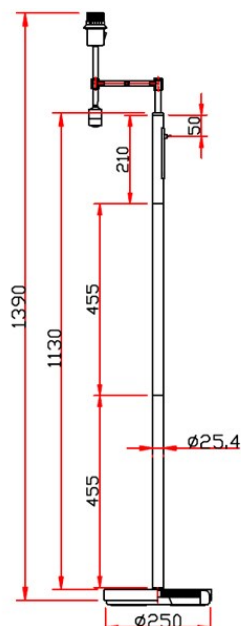

Product Specification: Orlando Stehleuchte Weiß

15.09.2022
1988780-5000

BY
RYDÉNS
GNOSJÖ - SWEDEN
SINCE 1958

Dimmer

Dimmer included	No

Cable/Connection

Type of cable	Flat plastic
Cable length (cm)	250

Transformer

Transformer included	No

Technical properties

Socket 1	E27
Socket 1 Max Watt	60W
Socket 1	1pcs
Recommended bulb socket 1	LED classic
Socket 2	LED
Socket 2 Max Watt	3W
Bulb included	No
Switch position	Lampholder + pole
Indoor/Outdoor	indoor
Protection class	II
Material	Metal

LED

Color temperature (Kelvin)	3000
Lumen (Lm)	167
Color rendering index Ra	80
LED lifetime (h)	20000
Dimmable LED	No
Fixed/replaceable LED	Fixed
Bulb included	No
LED driver included	Yes
LED driver specs	350mA
Connection type LED driver	Terminal block
Spare LED articensnummer	02284-00
Dimmer	02248-4000,02277-700

Chrome base with white shade

byrydens.com
info@byrydens.se

AB Rydén i Gnosjö
Box138, SE-33523 Gnosjö, Sweden
Phone +46 (0) 370 33 30 40
info@byrydens.se
www.byrydens.com