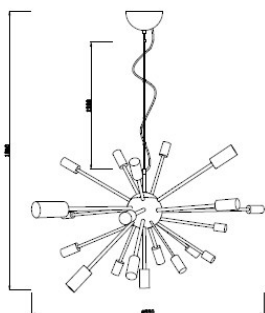

Product Specification: Leo Hängeleuchte

24fl Sandschwarz

07.10.2022

4200920-4007

BY
RYDÉNS
GNOSJÖ - SWEDEN
SINCE 1958

LED

Bulb included	No

Transformer

Transformer included	No

Technical properties

Socket 1	E27
Socket 1 Max Watt	40W
Socket 1 (V)	230
Socket 1	24pcs
Recommended bulb socket 1	LED filament globe
Bulb included	No
Indoor/Outdoor	indoor
Protection class	I
Installation method	Ceiling hook
Material	Metal

Dimmer

Dimmer included	No

Cable/Connection

Type of cable	Round textile
Cable length (cm)	120

byrydens.com
info@byrydens.se

AB Rydén i Gnosjö
Box138, SE-33523 Gnosjö, Sweden
Phone +46 (0) 370 33 30 40
info@byrydens.se
www.byrydens.com