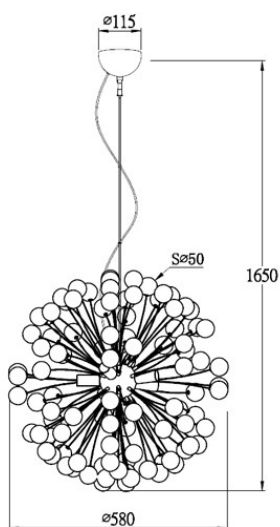

Product Specification: Carroll Hängeleuchte Chrom

23.09.2022

4201200-6510

BY
RYDÉNS
GNOSJÖ - SWEDEN
SINCE 1958

Dimmer

| | |
|-----------------|----|
| Dimmer included | No |
|-----------------|----|

Cable/Connection

| | |
|-------------------|---------------|
| Type of cable | Round plastic |
| Cable length (cm) | 120 |

Transformer

| | |
|----------------------|----|
| Transformer included | No |
|----------------------|----|

Technical properties

| | |
|---------------------------|--------------|
| Socket 1 | E14 |
| Socket 1 Max Watt | 4W |
| Socket 1 (V) | 230 |
| Socket 1 | 5pcs |
| Recommended bulb socket 1 | LED |
| Bulb included | Yes |
| Indoor/Outdoor | indoor |
| Protection class | I |
| Installation method | Ceiling hook |
| Material | Metal |