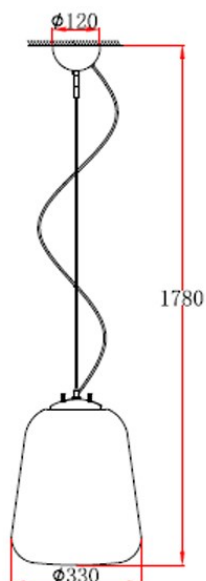

Product Specification: Leola Hängeleuchte Schwarz/ Rauchgrau

23.09.2022

4201070-4505

BY
RYDÉNS
GNOSJÖ - SWEDEN
SINCE 1958

LED

Bulb included	No

Transformer

Transformer included	No

Technical properties

Socket 1	E27
Socket 1 Max Watt	40W
Socket 1 (V)	230
Socket 1	1pcs
Recommended bulb socket 1	LED filament classic
Bulb included	No
Indoor/Outdoor	indoor
Protection class	I
Installation method	Ceiling hook
Material	Metal and glass

Dimmer

Dimmer included	No

Cable/Connection

Type of cable	Round plastic
Cable length (cm)	120

byrydens.com
info@byrydens.se

AB Rydén i Gnosjö
Box138, SE-33523 Gnosjö, Sweden
Phone +46 (0) 370 33 30 40
info@byrydens.se
www.byrydens.com