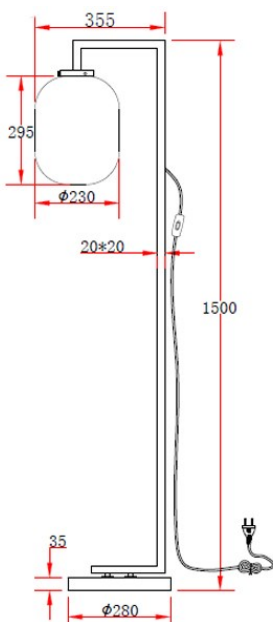

Product Specification: Leola Stehleuchte H150cm Schwarz/ Rauchgrau

23.09.2022

4100590-4505

BY
RYDÉNS
GNOSJÖ - SWEDEN
SINCE 1958

LED

Bulb included	No

Transformer

Transformer included	No

Technical properties

Socket 1	E27
Socket 1 Max Watt	40W
Socket 1 (V)	230
Socket 1	1pcs
Recommended bulb socket 1	LED filament classic
Bulb included	No
Switch position	Cable
Indoor/Outdoor	indoor
Protection class	II
Material	Metal and glass

Dimmer

Dimmer included	No

Cable/Connection

Type of cable	Flat plastic
Cable length (cm)	250

byrydens.com
info@byrydens.se

AB Rydén i Gnosjö
Box138, SE-33523 Gnosjö, Sweden
Phone +46 (0) 370 33 30 40
info@byrydens.se
www.byrydens.com