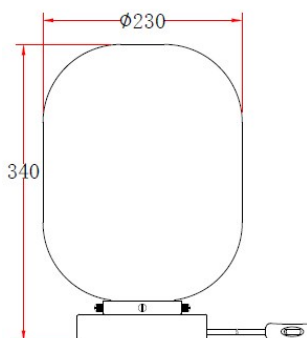

Product Specification: Leola Tischleuchte Schwarz/ Rauchgrau

23.09.2022

4002070-4505

BY
RYDÉNS
GNOSJÖ - SWEDEN
SINCE 1958

LED

Bulb included	No

Transformer

Transformer included	No

Technical properties

Socket 1	E27
Socket 1 Max Watt	40W
Socket 1 (V)	230
Socket 1	1pcs
Recommended bulb socket 1	LED filament classic
Bulb included	No
Switch position	Cable
Indoor/Outdoor	indoor
Protection class	II
Material	Metal and glass

Dimmer

Dimmer included	No

Cable/Connection

Type of cable	Flat plastic
Cable length (cm)	200

byrydens.com
info@byrydens.se

AB Rydén i Gnosjö
Box138, SE-33523 Gnosjö, Sweden
Phone +46 (0) 370 33 30 40
info@byrydens.se
www.byrydens.com