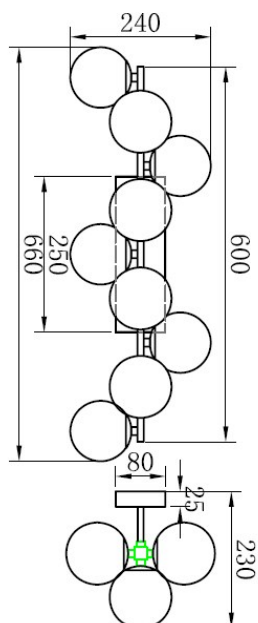

Product Specification: Splendor Wandleuchte Gold/ Amber

29.09.2022
4300330-5503

BY
RYDÉNS
GNOSJÖ - SWEDEN
SINCE 1958

LED

Bulb included	No

Transformer

Transformer included	No

Technical properties

Socket 1	G9
Socket 1 Max Watt	20W
Socket 1 (V)	230
Socket 1	9pcs
Recommended bulb socket 1	LED
Bulb included	No
Switch position	Cable
Indoor/Outdoor	indoor
Protection class	II
Material	Metal and glass

Dimmer

Dimmer included	No

Cable/Connection

Type of cable	Flat plastic
Cable length (cm)	200

byrydens.com
info@byrydens.se

AB Rydén i Gnosjö
Box138, SE-33523 Gnosjö, Sweden
Phone +46 (0) 370 33 30 40
info@byrydens.se
www.byrydens.com