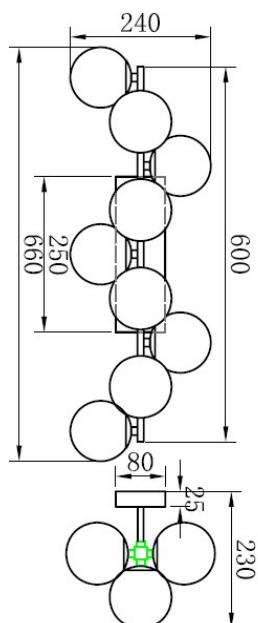

Product Specification: Splendor Wandleuchte Chrom/ Rauchgrau

29.09.2022

4300330-4505

BY
RYDÉNS
GNOSJÖ - SWEDEN
SINCE 1958

LED

Bulb included	No

Transformer

Transformer included	No

Technical properties

Socket 1	G9
Socket 1 Max Watt	20W
Socket 1 (V)	230
Socket 1	9pcs
Recommended bulb socket 1	LED
Bulb included	No
Switch position	Cable
Indoor/Outdoor	indoor
Protection class	II
Material	Metal and glass

Dimmer

Dimmer included	No

Cable/Connection

Type of cable	Flat plastic
Cable length (cm)	200

byrydens.com
info@byrydens.se

AB Rydén i Gnosjö
Box138, SE-33523 Gnosjö, Sweden
Phone +46 (0) 370 33 30 40
info@byrydens.se
www.byrydens.com