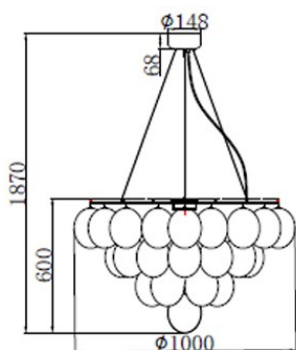

Product Specification: Gross Giant Hängeleuchte Amber

23.09.2022

4201310-5503

BY
RYDÉNS
GNOSJÖ - SWEDEN
SINCE 1958

LED

Bulb included	No
---------------	----

Transformer

Transformer included	No
----------------------	----

Cable/Connection

Type of cable	Round plastic
Cable length (cm)	120

Dimmer

Dimmer included	No
-----------------	----

Shade

Shade material	Glass
Shade color	amber by plated

Technical properties

Socket 1	E27
Socket 1 Max Watt	40W
Socket 1 (V)	230
Socket 1	8pcs
Recommended bulb socket 1	LED filament classic
Bulb included	No
Indoor/Outdoor	indoor
Protection class	I
Installation method	Ceiling hook
Material	Metal and glass