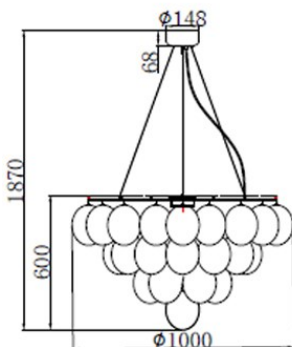

Product Specification: Gross Giant Hängeleuchte Rauchgrau

23.09.2022

4201310-4505

BY
RYDÉNS
GNOSJÖ - SWEDEN
SINCE 1958

LED

Bulb included	No

Transformer

Transformer included	No

Technical properties

Socket 1	E27
Socket 1 Max Watt	40W
Socket 1 (V)	230
Socket 1	8pcs
Recommended bulb socket 1	LED filament classic
Bulb included	No
Indoor/Outdoor	indoor
Protection class	I
Installation method	Ceiling hook
Material	Metal and glass

Dimmer

Dimmer included	No

Cable/Connection

Type of cable	Round plastic
Cable length (cm)	120

byrydens.com
info@byrydens.se

AB Rydén i Gnosjö
Box138, SE-33523 Gnosjö, Sweden
Phone +46 (0) 370 33 30 40
info@byrydens.se
www.byrydens.com