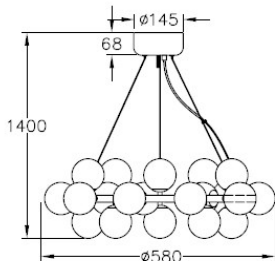

Technical properties

Socket 1	G9
Socket 1 Max Watt	20W
Socket 1 (V)	230
Socket 1	15pcs
Recommended bulb socket 1	LED
Bulb included	No
Indoor/Outdoor	indoor
Protection class	I
Installation method	Ceiling hook
Material	Metal and glass

Dimmer

Dimmer included	No
-----------------	----

Cable/Connection

Type of cable	Round plastic
Cable length (cm)	120

byrydens.com
info@byrydens.se

AB Rydén i Gnosjö
Box138, SE-33523 Gnosjö, Sweden
Phone +46 (0) 370 33 30 40
info@byrydens.se
www.byrydens.com