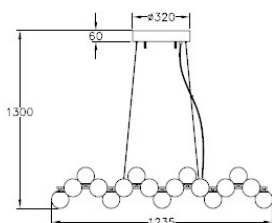

Product Specification: Splendor Bar Hängeleuchte L124cm Chrom/ Rauchgrau

30.09.2022

4200960-4505

BY
RYDÉNS
GNOSJÖ - SWEDEN
SINCE 1958

LED

Bulb included	No
---------------	----

Transformer

Transformer included	No
----------------------	----

Technical properties

Socket 1	G9
Socket 1 Max Watt	20W
Socket 1 (V)	230
Socket 1	25pcs
Recommended bulb socket 1	LED
Bulb included	No
Indoor/Outdoor	indoor
Protection class	I
Installation method	Ceiling hook
Material	Metal and glass

Dimmer

Dimmer included	No
-----------------	----

Cable/Connection

Type of cable	Round plastic
Cable length (cm)	120

byrydens.com
info@byrydens.se

AB Rydén i Gnosjö
Box138, SE-33523 Gnosjö, Sweden
Phone +46 (0) 370 33 30 40
info@byrydens.se
www.byrydens.com