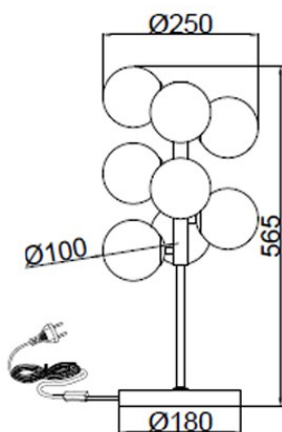

Product Specification: Splendor bordlampa H55cm Guld/amber

29.09.2022

4002230-5503

BY
RYDÉNS
GNOSJÖ - SWEDEN
SINCE 1958

LED

Bulb included	No

Cable/Connection

Type of cable	Flat plastic
Cable length (cm)	200

Technical properties

Socket 1	G9
Socket 1 Max Watt	3W
Socket 1 (V)	230
Socket 1	8pcs
Recommended bulb socket 1	LED
Bulb included	No
Switch position	Cable
Indoor/Outdoor	indoor
Protection class	II
Material	Metal and glass

Transformer

Transformer included	No

Dimmer

Dimmer included	Yes
Dimmer position	Cable
Recommended type of dimmer	Trailing edge dimmer

byrydens.com
info@byrydens.se

AB Rydén i Gnosjö
Box138, SE-33523 Gnosjö, Sweden
Phone +46 (0) 370 33 30 40
info@byrydens.se
www.byrydens.com