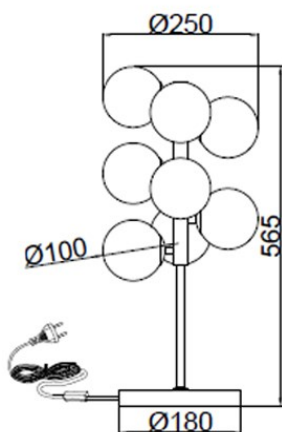

Product Specification: Splendor bordlampa H56,5cm Krom/rökgrå

29.09.2022

4002230-4505

BY
RYDÉNS
GNOSJÖ - SWEDEN
SINCE 1958

LED

Bulb included	No

Cable/Connection

Type of cable	Flat plastic
Cable length (cm)	200

Technical properties

Socket 1	G9
Socket 1 Max Watt	3W
Socket 1 (V)	230
Socket 1	8pcs
Recommended bulb socket 1	LED
Bulb included	No
Switch position	Cable
Indoor/Outdoor	indoor
Protection class	II
Material	Metal and glass

Transformer

Transformer included	No

Dimmer

Dimmer included	Yes
Dimmer position	Cable
Recommended type of dimmer	Trailing edge dimmer

byrydens.com
info@byrydens.se

AB Rydén i Gnosjö
Box138, SE-33523 Gnosjö, Sweden
Phone +46 (0) 370 33 30 40
info@byrydens.se
www.byrydens.com