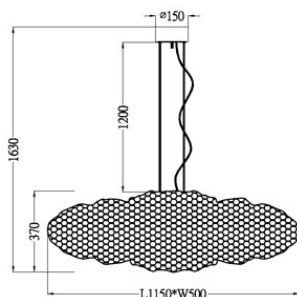

Product Specification: Hayden Hängeleuchte L115cm Mattschwarz

04.10.2022

4201260-4002

BY
RYDÉNS
GNOSJÖ - SWEDEN
SINCE 1958

Dimmer

Dimmer included	No

Cable/Connection

Type of cable	Round plastic
Cable length (cm)	120

LED

Color temperature (Kelvin)	2700
Lumen (Lm)	1900
Color rendering index Ra	>80
LED lifetime (h)	20000
Dimmable LED	Yes
Fixed/replaceable LED	Fixed
Bulb included	Yes
LED driver included	Yes
LED driver specs	500mA 16-21W
Connection type LED driver	Terminal block
Spare LED driver articlenumber	02318-7000

Transformer

Transformer included	Yes

Technical properties

Socket 1	LED
Socket 1 Max Watt	20W
Bulb included	Yes
Indoor/Outdoor	indoor
Protection class	I
Installation method	Ceiling hook
Material	Metal

byrydens.com
info@byrydens.se

AB Rydén i Gnosjö
Box138, SE-33523 Gnosjö, Sweden
Phone +46 (0) 370 33 30 40
info@byrydens.se
www.byrydens.com