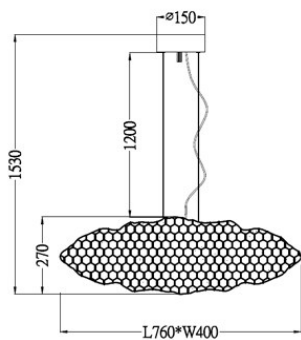

Product Specification: Hayden Hängeleuchte L76cm Gold

04.10.2022

4201250-6501

BY
RYDÉNS
GNOSJÖ - SWEDEN
SINCE 1958

Dimmer

Dimmer included	No

Cable/Connection

Type of cable	Round plastic
Cable length (cm)	120

Transformer

Transformer included	No

Technical properties

Socket 1	LED
Socket 1 Max Watt	15W
Bulb included	Yes
Indoor/Outdoor	indoor
Protection class	I
Installation method	Ceiling hook
Material	Metal

LED

Color temperature (Kelvin)	2700
Lumen (Lm)	1360
Color rendering index Ra	>80
LED lifetime (h)	20000
Dimmable LED	Yes
Fixed/replaceable LED	Fixed
Bulb included	Yes
LED driver included	Yes
LED driver specs	500mA 15W
Connection type LED driver	Terminal block
Spare LED driver articlenumber	02317-7000

byrydens.com
info@byrydens.se

AB Rydén i Gnosjö
Box138, SE-33523 Gnosjö, Sweden
Phone +46 (0) 370 33 30 40
info@byrydens.se
www.byrydens.com