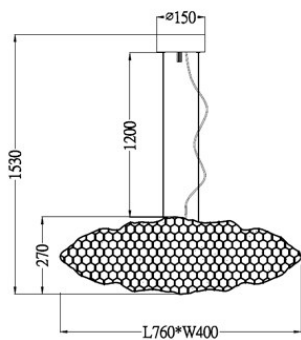

Product Specification: Hayden Hängeleuchte L76cm Mattschwarz

04.10.2022

4201250-4002

BY
RYDÉNS
GNOSJÖ - SWEDEN
SINCE 1958

Dimmer

Dimmer included	No

Cable/Connection

Type of cable	Round plastic
Cable length (cm)	120

Transformer

Transformer included	Yes

Technical properties

Socket 1	LED
Socket 1 Max Watt	15W
Bulb included	Yes
Indoor/Outdoor	indoor
Protection class	I
Installation method	Ceiling hook
Material	Metal

LED

Color temperature (Kelvin)	2700
Lumen (Lm)	1360
Color rendering index Ra	>80
LED lifetime (h)	20000
Dimmable LED	Yes
Fixed/replaceable LED	Fixed
Bulb included	Yes
LED driver included	Yes
LED driver specs	500mA 15W
Connection type LED driver	Terminal block
Spare LED driver articlenumber	02317-7000

byrydens.com
info@byrydens.se

AB Rydén i Gnosjö
Box138, SE-33523 Gnosjö, Sweden
Phone +46 (0) 370 33 30 40
info@byrydens.se
www.byrydens.com