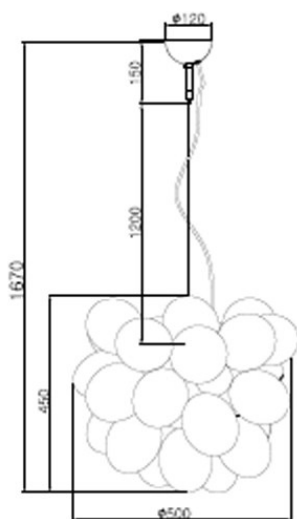

Product Specification: Gross Hängeleuchte Amber

27.09.2022

4200440-5503

BY
RYDÉNS
GNOSJÖ - SWEDEN
SINCE 1958

LED

Bulb included	No
---------------	----

Transformer

Transformer included	No
----------------------	----

Technical properties

Socket 1	G9
Socket 1 Max Watt	40W
Socket 1 (V)	230
Socket 1	8pcs
Recommended bulb socket 1	LED
Bulb included	No
Indoor/Outdoor	indoor
Protection class	I
Installation method	Ceiling hook
Material	Metal and glass

Dimmer

Dimmer included	No
-----------------	----

Cable/Connection

Type of cable	Round plastic
Cable length (cm)	120

byrydens.com
info@byrydens.se

AB Rydén i Gnosjö
Box138, SE-33523 Gnosjö, Sweden
Phone +46 (0) 370 33 30 40
info@byrydens.se
www.byrydens.com