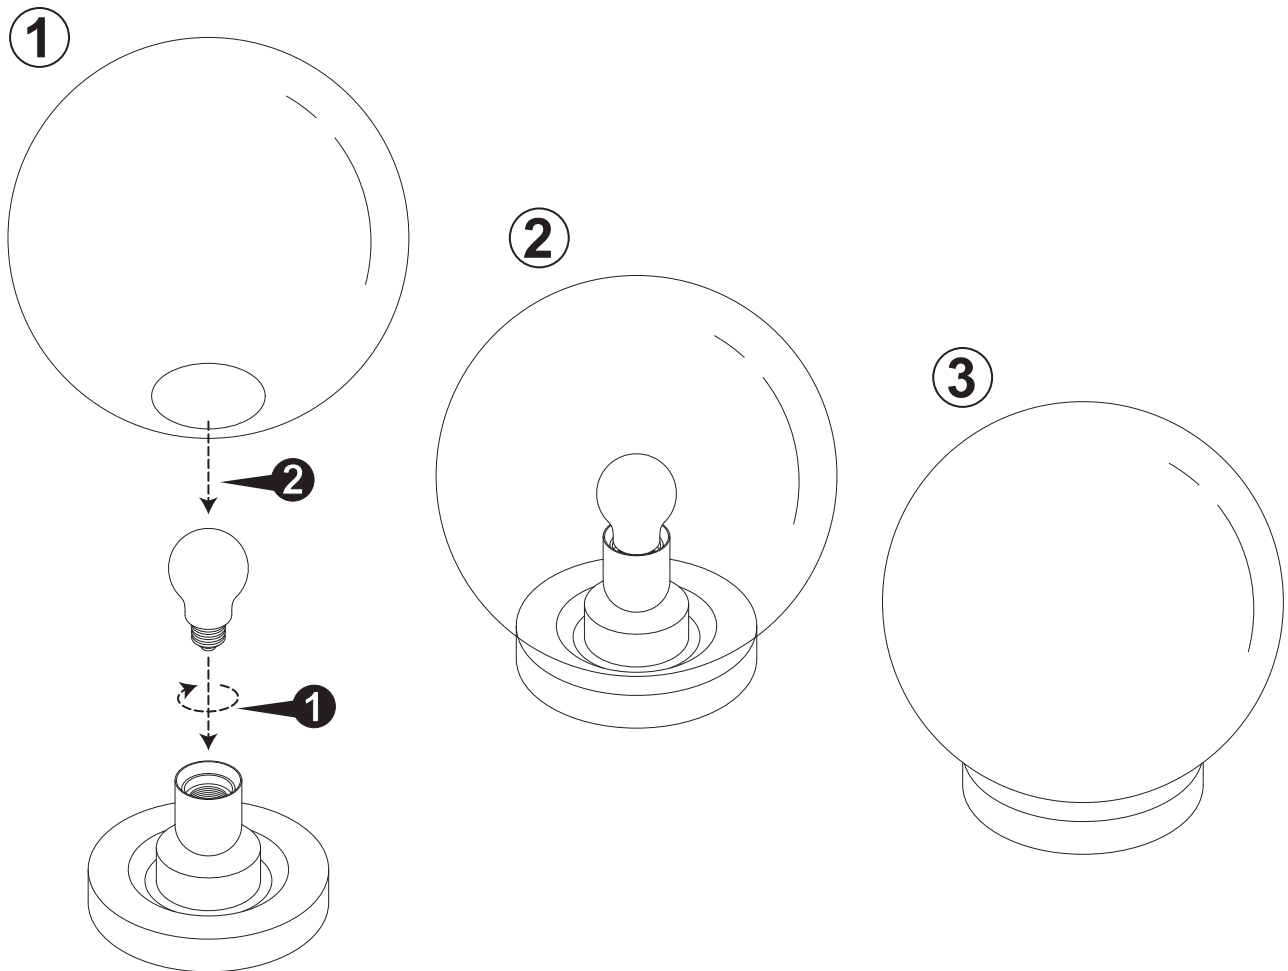

## WARSAW TABLE LAMP

ITEM No.: WARSAW / T30 / LG  
SIZE: 30Ø X 32 CM H.  
☑ MAX 60W,  E27

*Have a lot of  
bright days with  
your lamp!*  
XXX

**A CONCEPT OF URBAN LIGHTING**  
[WWW.ITSABOUTROMI.NL](http://WWW.ITSABOUTROMI.NL)