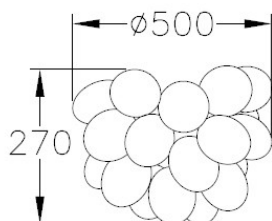

Product Specification: Gross Deckenleuchte Ø50cm Amber

27.09.2022

4200990-5503

BY
RYDÉNS
GNOSJÖ - SWEDEN
SINCE 1958

LED

Bulb included	No

Transformer

Transformer included	No

Dimmer

Dimmer included	No

Technical properties

Socket 1	G9
Socket 1 Max Watt	4W
Socket 1 (V)	230
Socket 1	6pcs
Recommended bulb socket 1	LED
Bulb included	No
Indoor/Outdoor	indoor
Protection class	I
Installation method	Ceiling hook
Material	Metal and glass

byrydens.com
info@byrydens.se

AB Rydén i Gnosjö
Box138, SE-33523 Gnosjö, Sweden
Phone +46 (0) 370 33 30 40
info@byrydens.se
www.byrydens.com