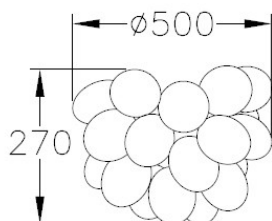

Product Specification: Gross Deckenleuchte Ø50cm Mattweiß

27.09.2022

4200990-5002

BY
RYDÉNS
GNOSJÖ - SWEDEN
SINCE 1958

LED

Bulb included	No

Transformer

Transformer included	No

Dimmer

Dimmer included	No

Technical properties

Socket 1	G9
Socket 1 Max Watt	4W
Socket 1 (V)	230
Socket 1	6pcs
Recommended bulb socket 1	LED
Bulb included	No
Indoor/Outdoor	indoor
Protection class	I
Installation method	Ceiling hook
Material	Metal and glass

byrydens.com
info@byrydens.se

AB Rydén i Gnosjö
Box138, SE-33523 Gnosjö, Sweden
Phone +46 (0) 370 33 30 40
info@byrydens.se
www.byrydens.com