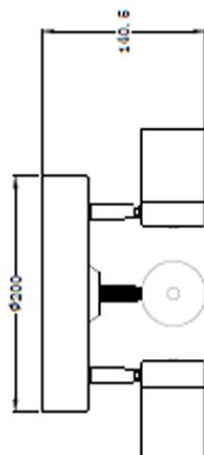

Product Specification: Correct Strahler

3fl Mattweiß

28.09.2022

4200710-5002

BY
RYDÉNS
GNOSJÖ - SWEDEN
SINCE 1958

LED

Bulb included	No
---------------	----

Transformer

Transformer included	No
----------------------	----

Dimmer

Dimmer included	No
-----------------	----

Technical properties

Socket 1	GU10
Socket 1 Max Watt	35W
Socket 1 (V)	230
Socket 1	3pcs
Recommended bulb socket 1	LED
Article number recommended bulb socket 1	1652560-7002
Bulb included	No
Indoor/Outdoor	indoor
Protection class	I
Installation method	Ceiling hook
Material	Metal