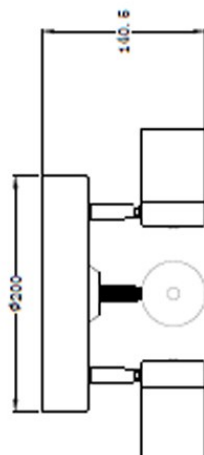

### Transformer

Transformer included	No
----------------------	----

### Technical properties

Socket 1	GU10
Socket 1 Max Watt	35W
Socket 1 (V)	230
Socket 1	3pcs
Recommended bulb socket 1	LED
Article number recommended bulb socket 1	1652560-7002
Bulb included	No
Indoor/Outdoor	indoor
Protection class	I
Installation method	Ceiling hook
Material	Metal