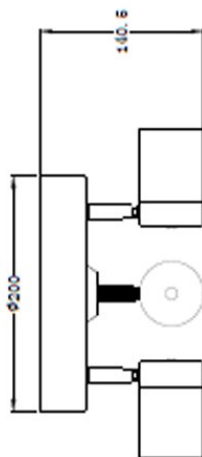

### Transformer

Transformer included	No
----------------------	----

### Technical properties

Socket 1	GU10
Socket 1 Max Watt	35W
Socket 1 (V)	230
Socket 1	3pcs
Recommended bulb socket 1	LED
Article number recommended bulb socket 1	1652560-7002
Bulb included	No
Indoor/Outdoor	indoor
Protection class	I
Installation method	Ceiling hook
Material	Metal