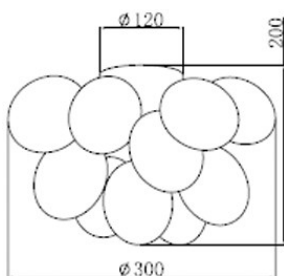

Product Specification: Gross Deckenleuchte Mini Mattweiß

27.09.2022

4200660-5002

BY
RYDÉNS
GNOSJÖ - SWEDEN
SINCE 1958

LED

Bulb included	No

Transformer

Transformer included	No

Dimmer

Dimmer included	No

Technical properties

Socket 1	G9
Socket 1 Max Watt	4W
Socket 1 (V)	230
Socket 1	3pcs
Recommended bulb socket 1	LED
Bulb included	No
Indoor/Outdoor	indoor
Protection class	I
Installation method	Ceiling hook
Material	Metal and glass

byrydens.com
info@byrydens.se

AB Rydén i Gnosjö
Box138, SE-33523 Gnosjö, Sweden
Phone +46 (0) 370 33 30 40
info@byrydens.se
www.byrydens.com