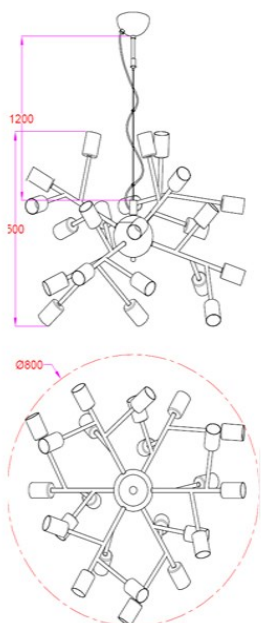

Product Specification: Heroes Hängeleuchte 24fl Mattschwarz

22.09.2022

4200460-4002

BY
RYDÉNS
GNOSJÖ - SWEDEN
SINCE 1958

LED

Bulb included	No
---------------	----

Transformer

Transformer included	No
----------------------	----

Technical properties

Socket 1	E27
Socket 1 Max Watt	40W
Socket 1 (V)	230
Socket 1	24pcs
Recommended bulb socket 1	LED filament globe
Bulb included	No
Indoor/Outdoor	indoor
Protection class	I
Installation method	Ceiling hook
Material	Metal

Dimmer

Dimmer included	No
-----------------	----

Cable/Connection

Type of cable	Round plastic
Cable length (cm)	120

byrydens.com
info@byrydens.se

AB Rydén i Gnosjö
Box138, SE-33523 Gnosjö, Sweden
Phone +46 (0) 370 33 30 40
info@byrydens.se
www.byrydens.com