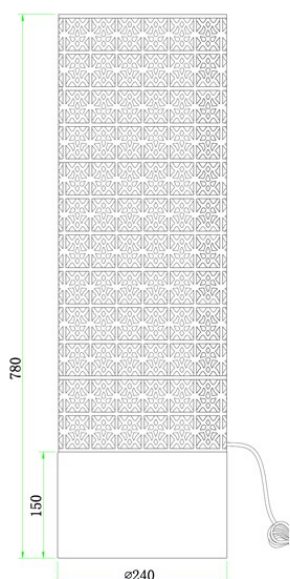

Product Specification: Maison Stehleuchte IP44 H78cm Sandschwarz

04.10.2022

4100220-4007

BY
RYDÉNS
GNOSJÖ - SWEDEN
SINCE 1958

LED

Bulb included	No

Transformer

Transformer included	No

Technical properties

Socket 1	E27
Socket 1 Max Watt	40W
Socket 1 (V)	230
Socket 1	1pcs
Recommended bulb socket 1	LED filament classic
Bulb included	No
IP Class	IP44
Indoor/Outdoor	outdoor
Protection class	II
Material	Metal

Dimmer

Dimmer included	No

Cable/Connection

Type of cable	Round rubber
Cable length (cm)	500

byrydens.com
info@byrydens.se

AB Rydén i Gnosjö
Box138, SE-33523 Gnosjö, Sweden
Phone +46 (0) 370 33 30 40
info@byrydens.se
www.byrydens.com