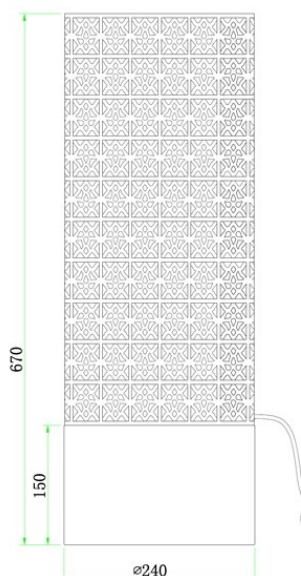

Product Specification: Maison Stehleuchte IP44 H67cm Sandschwarz

04.10.2022

4100210-4007

BY
RYDÉNS
GNOSJÖ - SWEDEN
SINCE 1958

LED

Bulb included	No

Transformer

Transformer included	No

Technical properties

Socket 1	E27
Socket 1 Max Watt	40W
Socket 1 (V)	230
Socket 1	1pcs
Recommended bulb socket 1	LED filament classic
Bulb included	No
IP Class	IP44
Indoor/Outdoor	outdoor
Protection class	II
Material	Metal

Dimmer

Dimmer included	No

Cable/Connection

Type of cable	Round rubber
Cable length (cm)	500

byrydens.com
info@byrydens.se

AB Rydén i Gnosjö
Box138, SE-33523 Gnosjö, Sweden
Phone +46 (0) 370 33 30 40
info@byrydens.se
www.byrydens.com