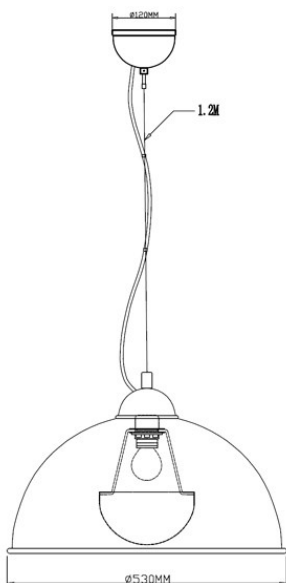

Product Specification: Captain Hängeleuchte Schwarz/ Gold

20.09.2022

2822330-4000

BY
RYDÉNS
GNOSJÖ - SWEDEN
SINCE 1958

LED

Bulb included	No
---------------	----

Transformer

Transformer included	No
----------------------	----

Technical properties

Socket 1	E27
Socket 1 Max Watt	60W
Socket 1 (V)	230
Socket 1	1pcs
Recommended bulb socket 1	Halogen classic
Bulb included	No
Indoor/Outdoor	indoor
Protection class	I
Installation method	Ceiling hook
Material	Metal

Dimmer

Dimmer included	No
-----------------	----

Cable/Connection

Type of cable	Flat textile
Cable length (cm)	120

byrydens.com
info@byrydens.se

AB Rydén i Gnosjö
Box138, SE-33523 Gnosjö, Sweden
Phone +46 (0) 370 33 30 40
info@byrydens.se
www.byrydens.com